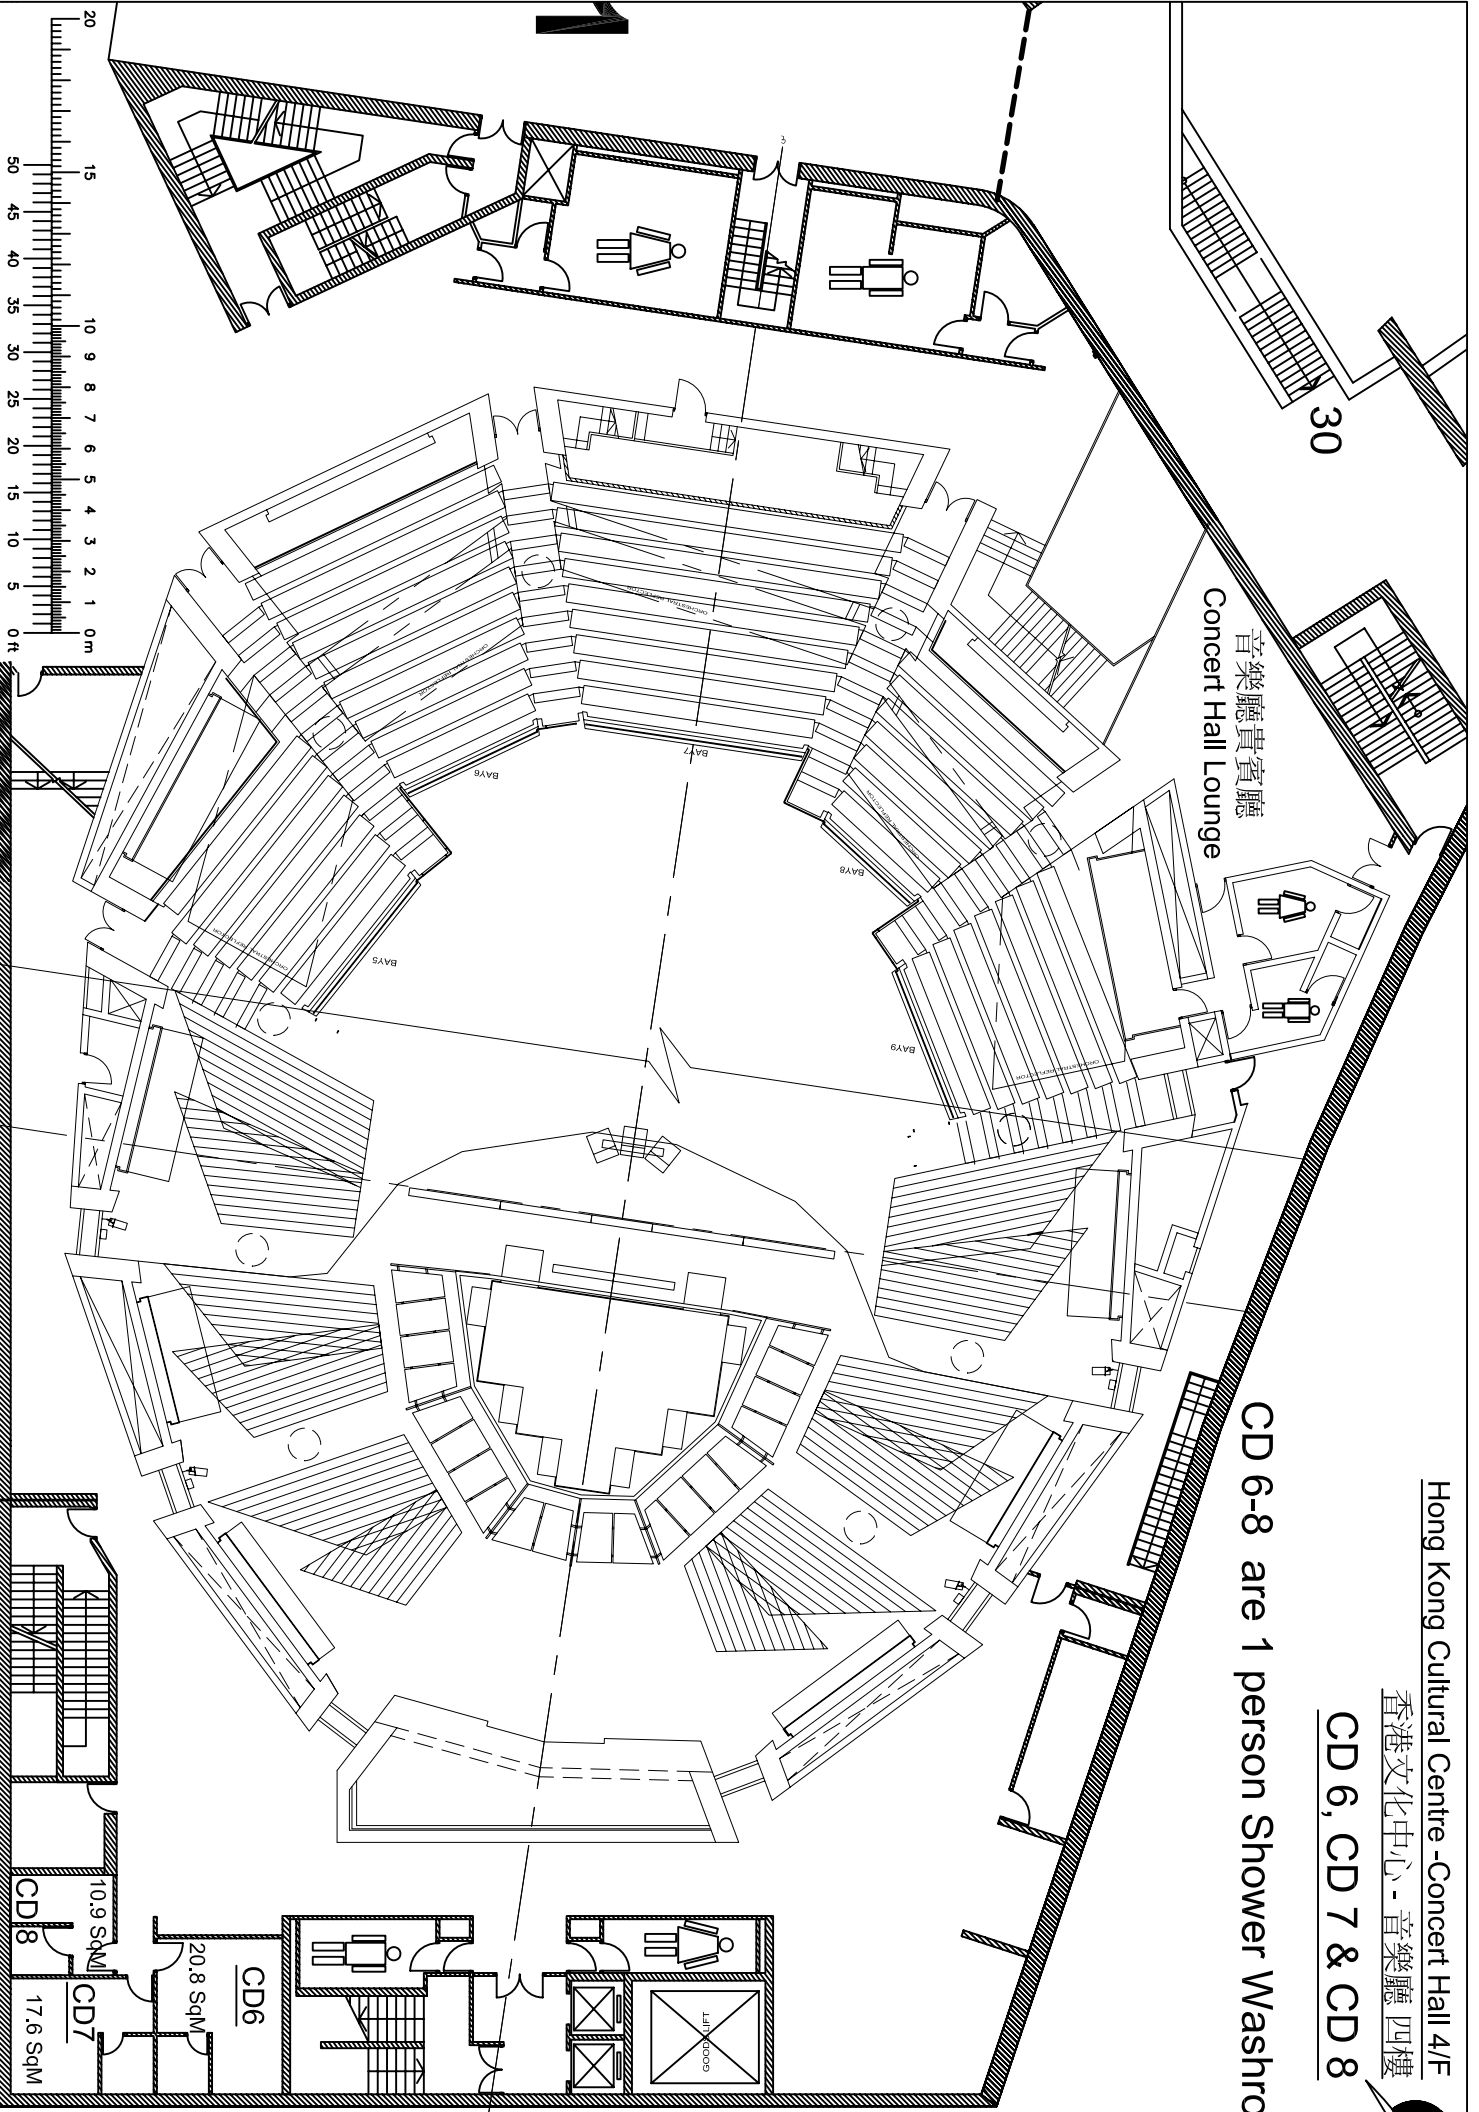

Conductor's Room & CD 1

售票處
BOX
OFFICE

舞台
Stage

Conductor's
Room
9.35sqM

CD 1
1 person Shower
Washroom
18.25sqM

後台入口
Stage Entrance

CD 2 & CD 3

CD 4, CD 5 & Green Room

CD 6, CD 7 & CD 8

CD 6-8 are 1 person Shower Washroom

音樂廳貴賓廳
Concert Hall Lounge

30

CD 9, CD 10, CD 11, CD 12 & CD 13

CD 9-12 are 1 person Shower Washroom