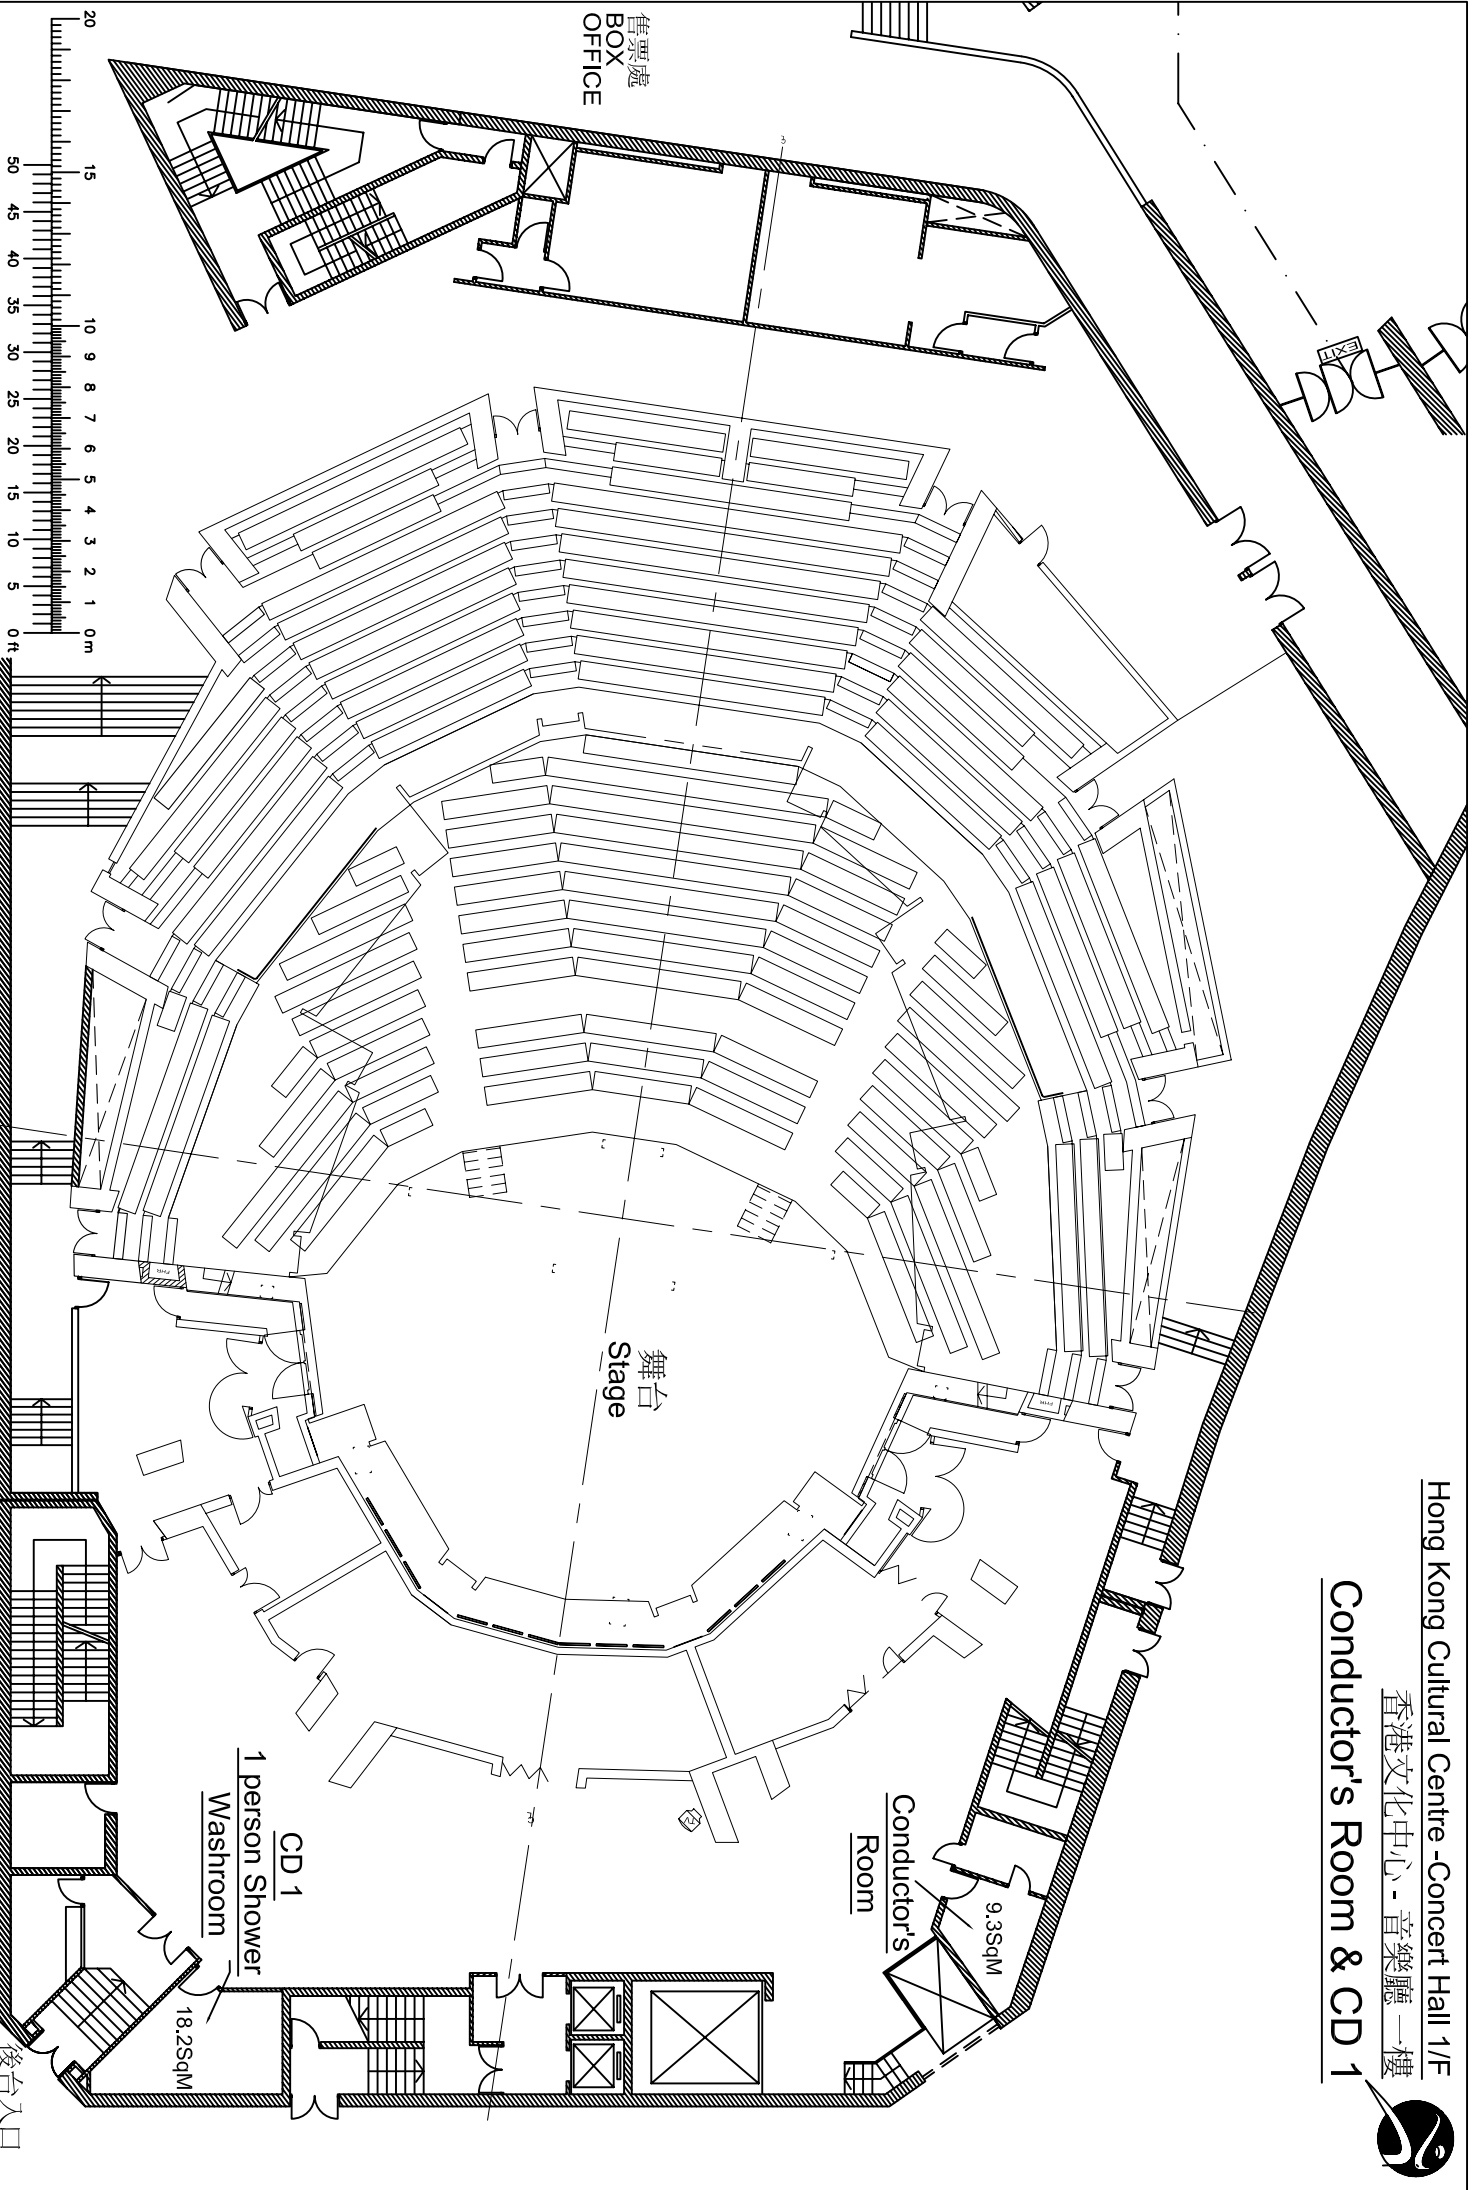

Conductor's Room & CD 1

售票處
BOX
OFFICE

舞台
Stage

Conductor's
Room
9.35sqM

CD 1
1 person Shower
Washroom
18.25sqM

後台入口
Stage Entrance

CD 2 & CD 3

CD 4, CD 5 & Green Room

CD 6, CD 7 & CD 8

CD 6-8 are 1 person Shower Washroom

音樂廳貴賓廳
Concert Hall Lounge

30

CD 9, CD 10, CD 11, CD 12 & CD 13

CD 9-12 are 1 person Shower Washroom