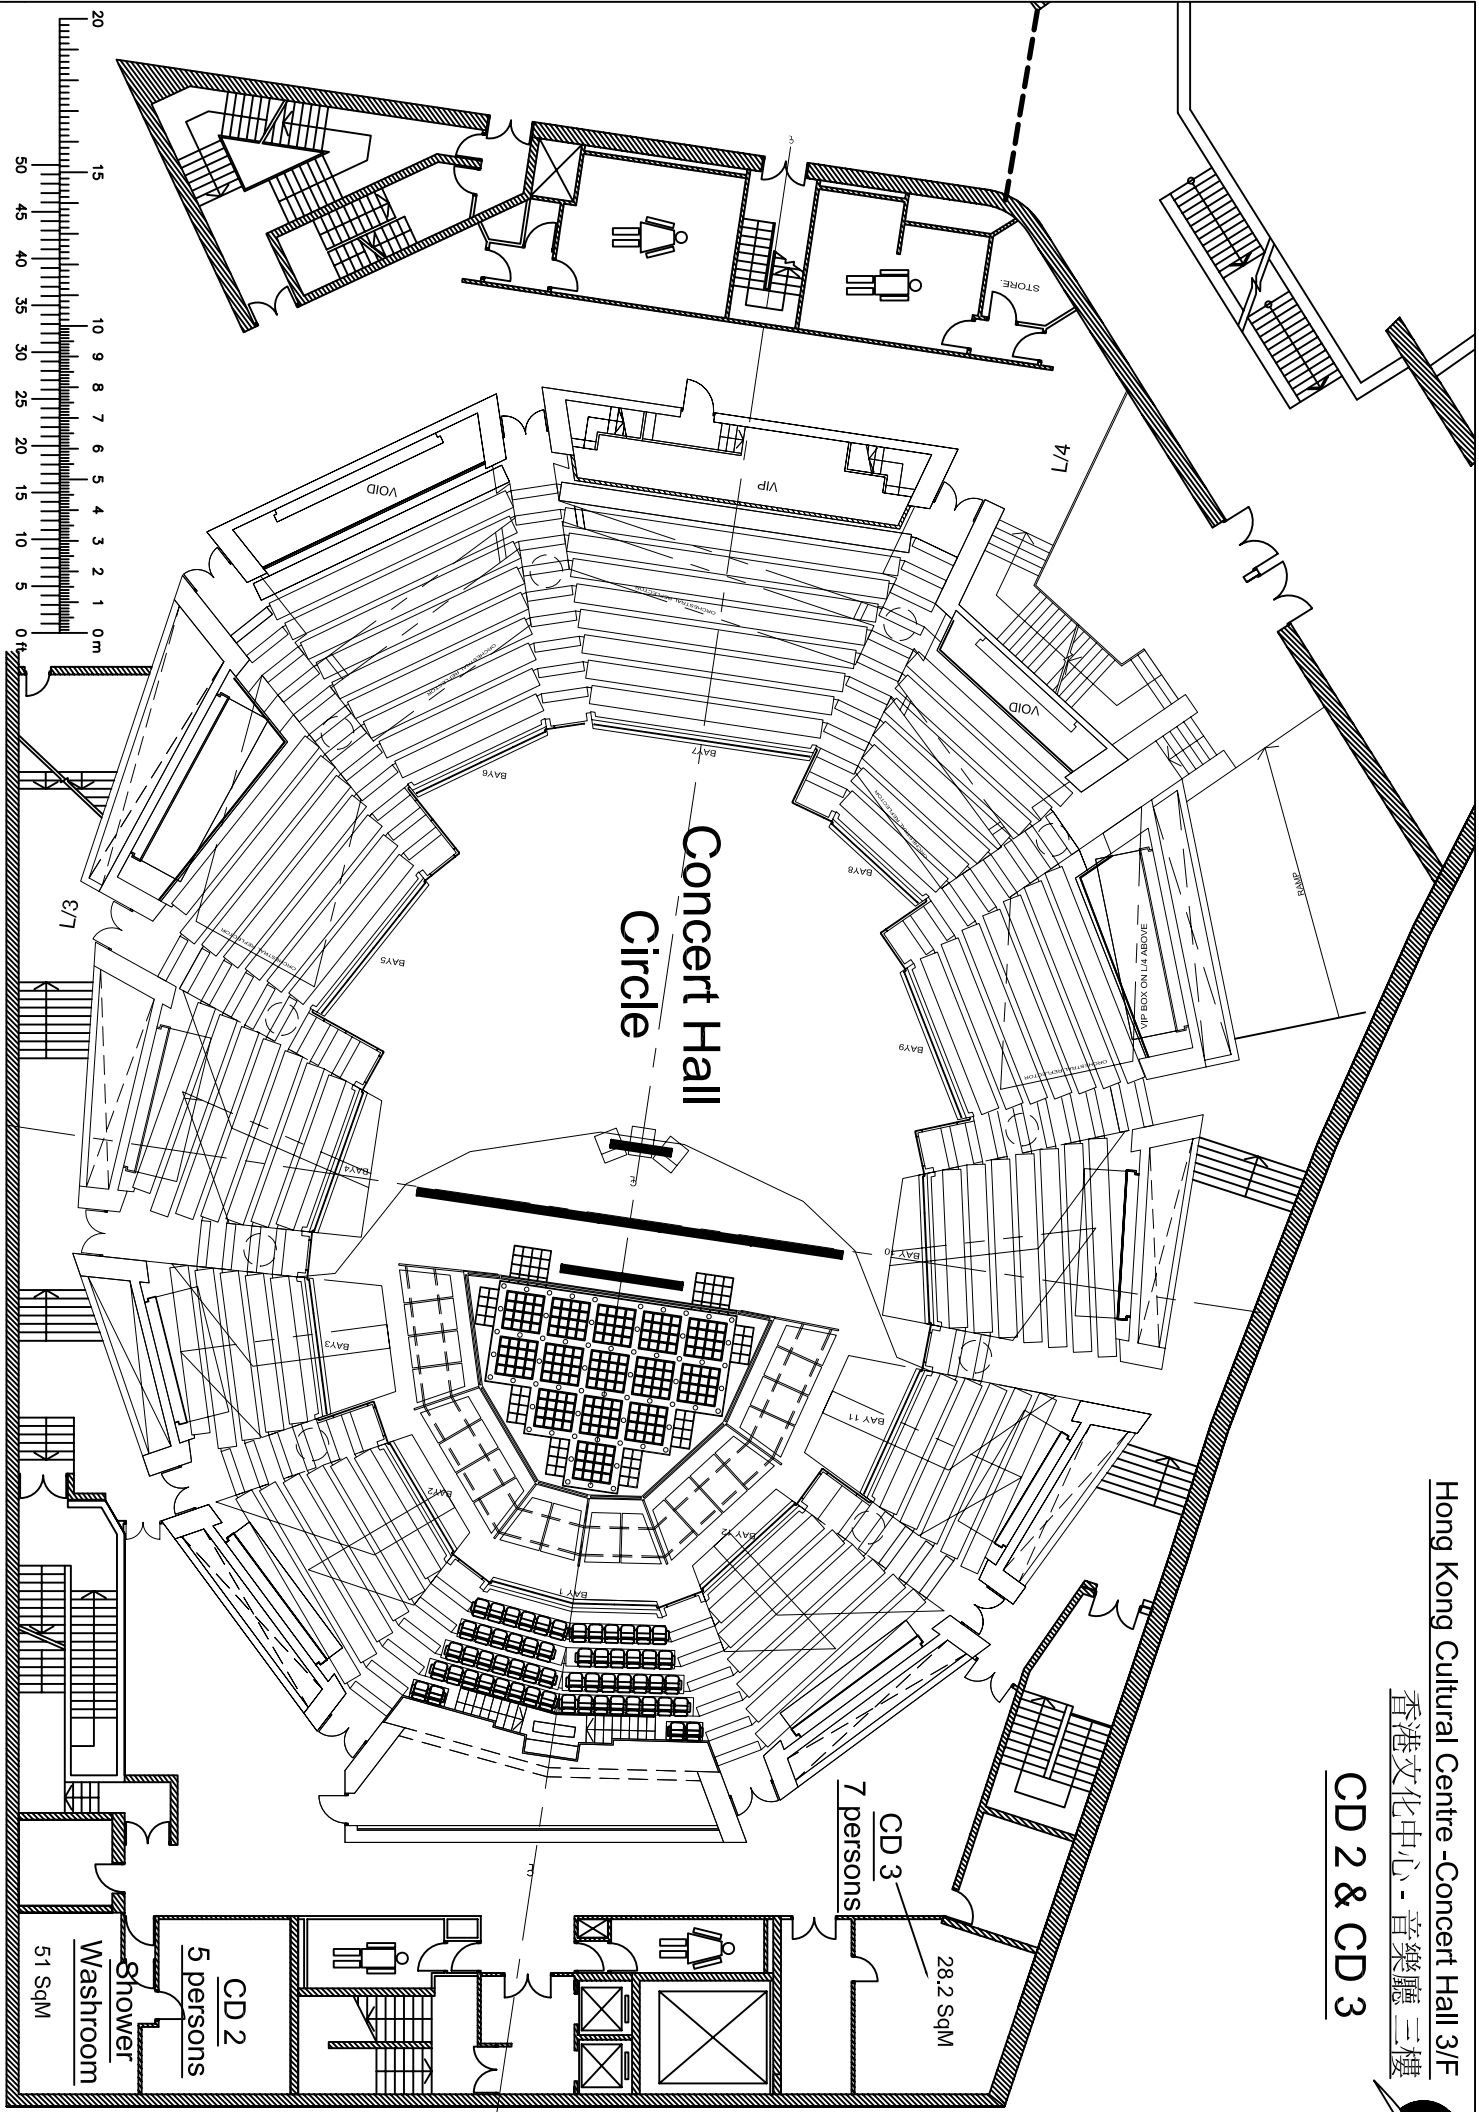

Conductor's Room & CD 1

售票處
BOX
OFFICE

舞台
Stage

Conductor's
Room
9.35sqM

CD 1
1 person Shower
Washroom
18.25sqM

後台入口
Stage Entrance

CD 2 & CD 3

CD 4, CD 5 & Green Room

CD 6, CD 7 & CD 8

CD 6-8 are 1 person Shower Washroom

音樂廳貴賓廳
Concert Hall Lounge

30

CD 9, CD 10, CD 11, CD 12 & CD 13

CD 9-12 are 1 person Shower Washroom