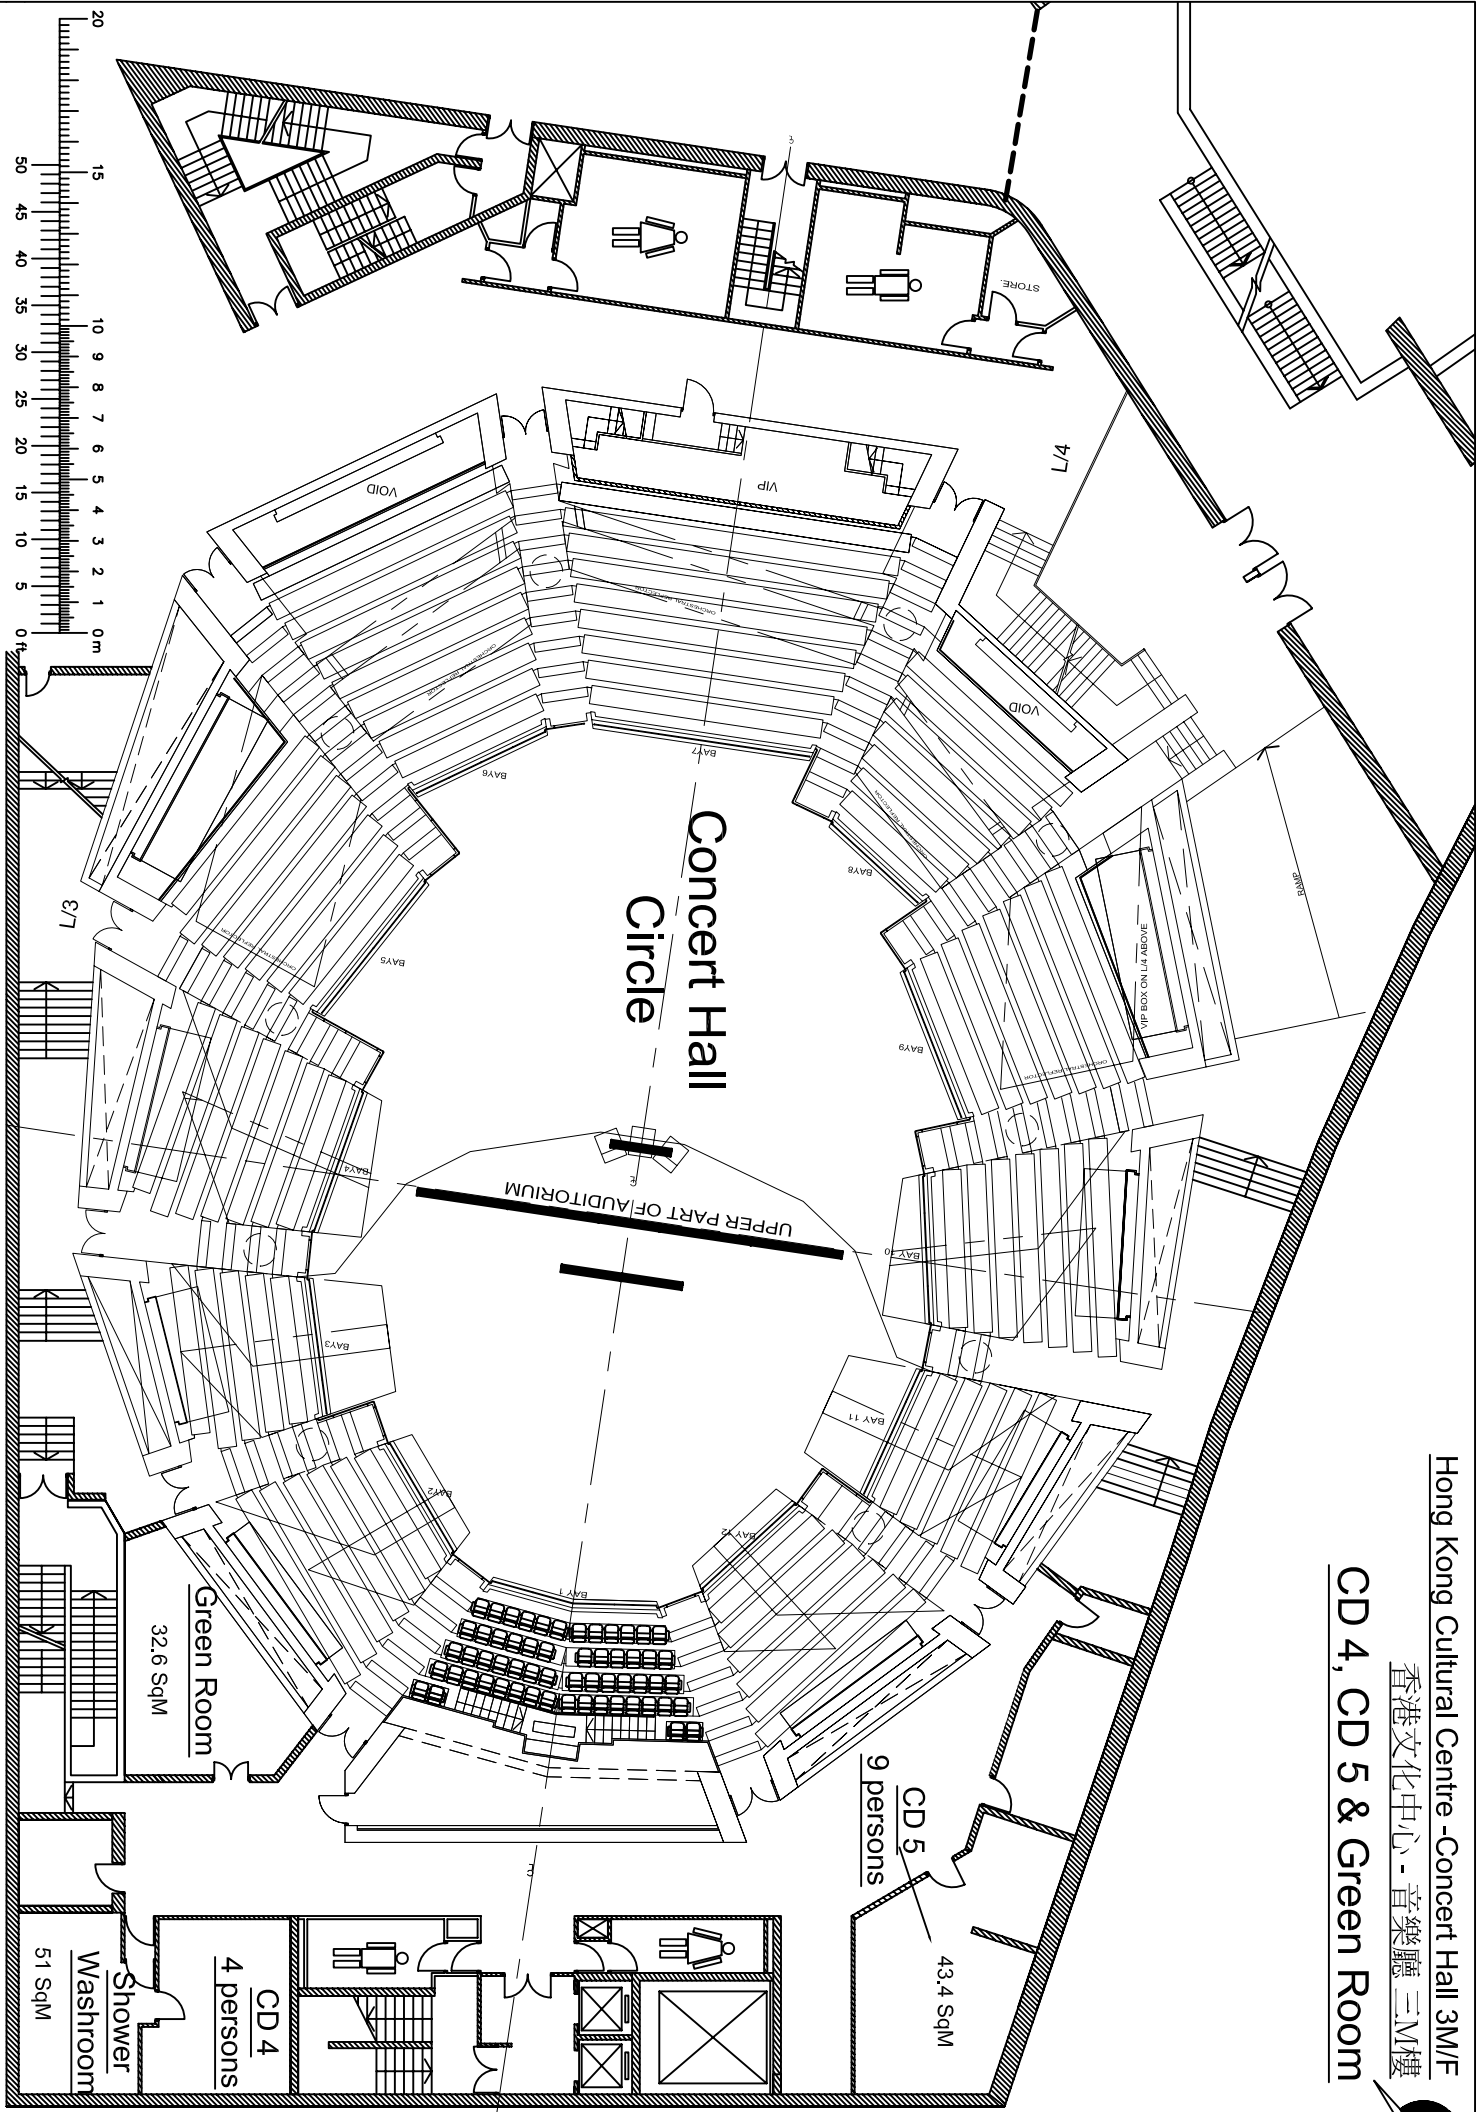

Conductor's Room & CD 1

售票處
BOX
OFFICE

舞台
Stage

Conductor's
Room
9.35sqM

CD 1
1 person Shower
Washroom
18.25sqM

後台入口
Stage Entrance

CD 2 & CD 3

CD 4, CD 5 & Green Room

CD 6, CD 7 & CD 8

CD 6-8 are 1 person Shower Washroom

音樂廳貴賓廳
Concert Hall Lounge

30

CD 9, CD 10, CD 11, CD 12 & CD 13

CD 9-12 are 1 person Shower Washroom